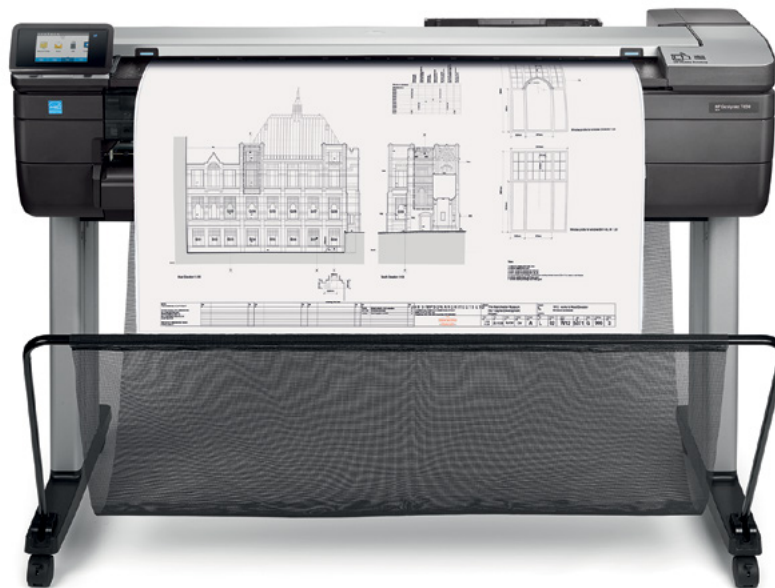

HP DesignJet T830 Multifunction Printer

Multifunction reinvented—built-in scanner at an unbeatable price¹

Print, scan, copy, and share—robust, compact 36-inch Wi-Fi MFP for office and construction

ROBUST—Damage-resistant for offices and job sites

CONVENIENT—Easy operation helps users save time

- Complete tasks intuitively—almost 3 times faster vs other devices³—one touchscreen works like a smartphone
- Cut waste by 50%—print at half scale with automatic sheet feeder/tray; cut extra work, waste of wide rolls⁴
- No LAN needed—move this MFP any time, any place your Wi-Fi signal can reach with wireless connectivity⁵

COLLABORATION—Mobile print/scan for team sharing

- Use integrated scanning to capture and share feedback, enable archiving, and more
- The printer creates its own Wi-Fi network for easy connectivity with Wi-Fi Direct
- Conveniently scan, share, print right from your smartphone or tablet;⁵ enjoy a smartphone-like experience
- Manage scans from your mobile device with the HP AiO Printer Remote app,⁶ enabled by HP Mobile Printing

For more information, please visit
hp.com/go/designjetT830

¹ Based on 36-inch Wi-Fi integrated MFPs available in the market as of September, 2015.

² The HP DesignJet T830 Multifunction Printer is the most compact 36-inch device performing large-format print/scan/copy functions and is at least half the size (without the legs) based on H x W x L specifications published as of September, 2015.